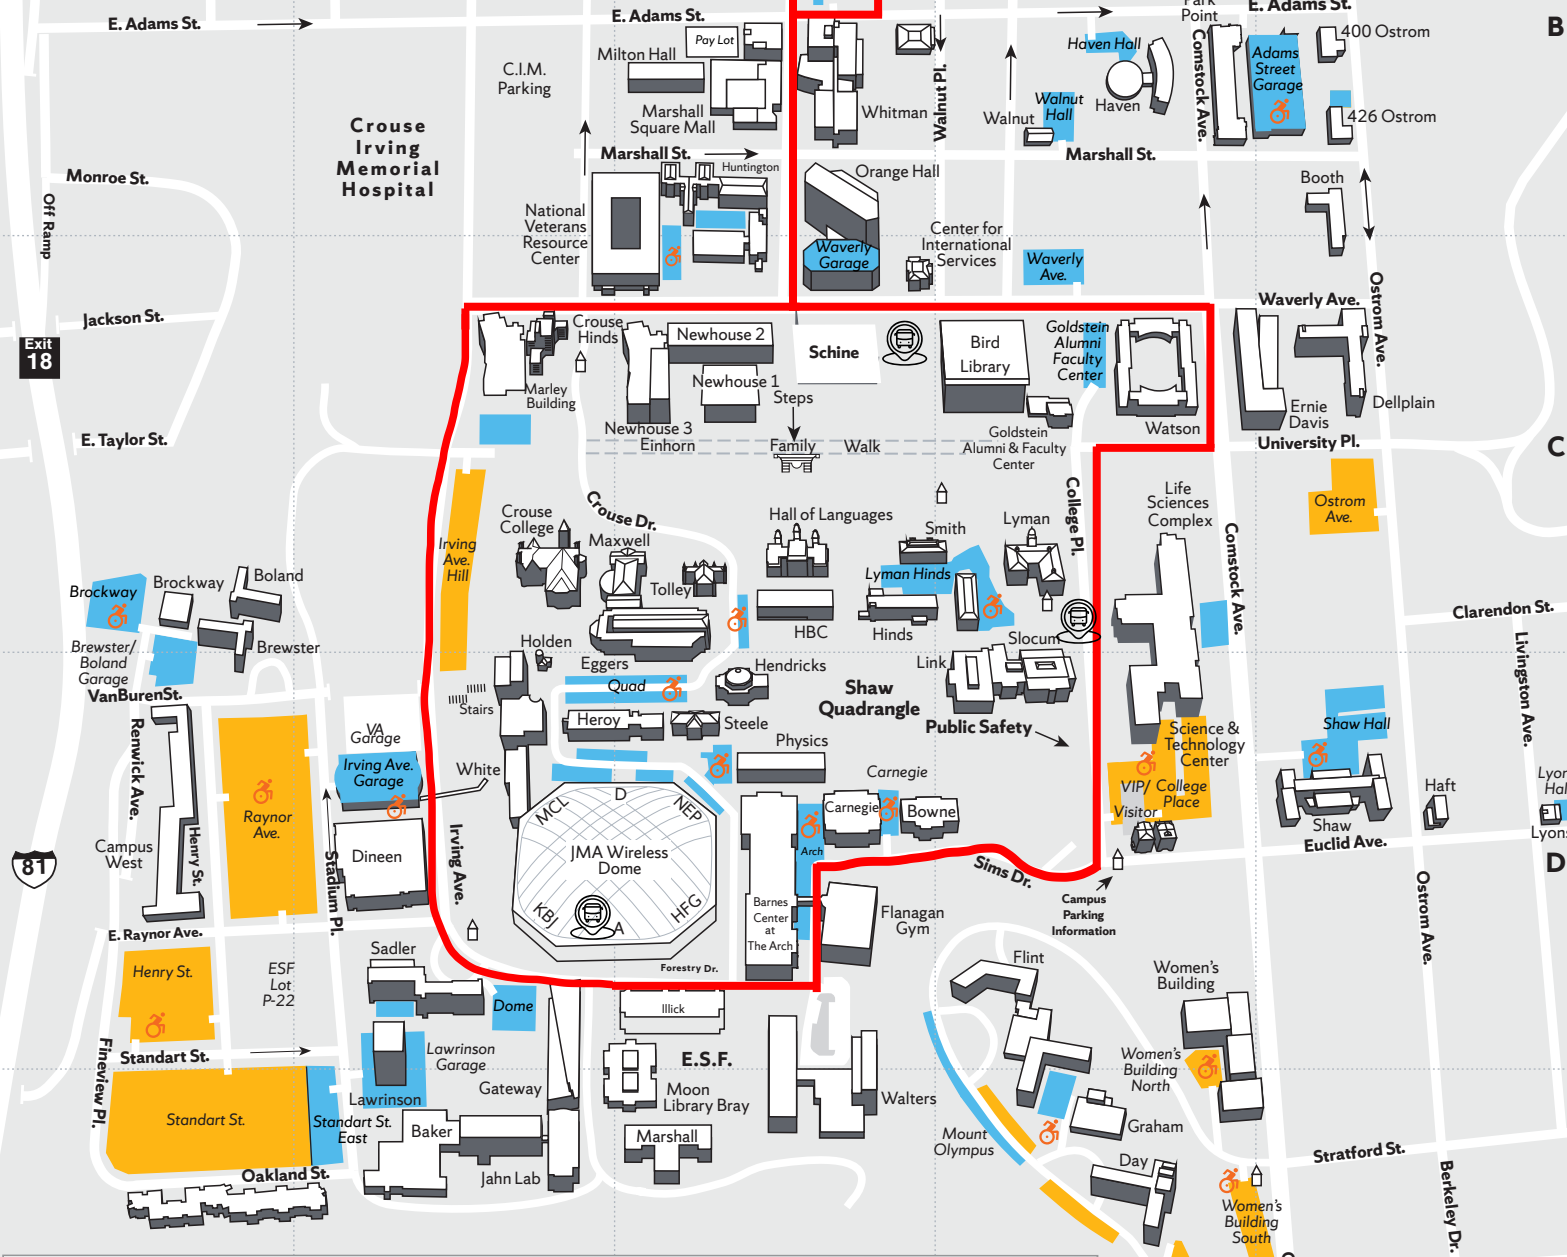

MAIN CAMPUS

Shuttle Stops

- Schine Student Center
- College Place
- JMA Wireless Dome Gate A

University Ave Garage Shuttle Route

Orange Parking Lot
Valid corresponding permit required. Any valid SU permit accepted 4:30 p.m. - 7 a.m. M-F and weekends except Dome and Special Events.

Blue Parking Lot Restricted to valid corresponding permits only, 24 hours per day, 7 days per week.

Accessible Parking

Barnes Center at The Arch.....D-3	H.B. Crouse Hall (HBC).....C-3	Science & Technology Center.....C-4
Bird Library.....C-4	Hall of Languages (HL).....C-3	Shaffer Art Building.....D-4
Booth Hall.....B-5	Health Care.....D-3	Sims Hall.....D-4
Bowne Hall.....D-3	Hendricks Chapel.....C-3	Smith Hall.....D-4
Center for International Services.....C-3	Hinds Hall.....C-3	Slocum Hall.....D-4
College of Professional Studies.....B-3	Huntington Hall.....B-3	Steele Hall.....D-3
Crouse College.....C-2	JMA Wireless Dome.....D-2	Syracuse Stage.....A-2
Crouse-Hinds Hall.....C-2	Link Hall.....D-4	Watson Hall.....C-4
Dineen Hall.....D-2	Newhouse I, II, III.....C-3	Whitman School of Management.....B-3
Eggers Hall.....C-3	Maxwell Hall.....C-3	Women's Building.....D-4
Ernie Davis Hall.....C-5	Physics.....D-3	
	Schine Student Center.....C-3	