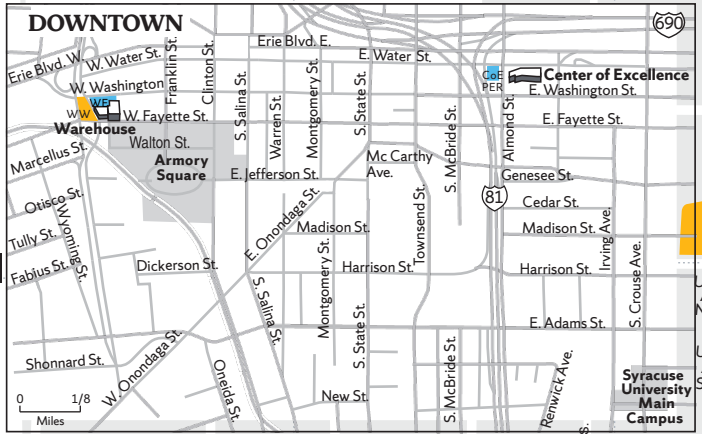

MAIN CAMPUS

Shuttle Stops

- Schine Student Center
- College Place
- JMA Wireless Dome Gate A

University Ave Garage Shuttle Route

Orange Parking Lot
Valid corresponding permit required. Any valid SU permit accepted 4:30 p.m. - 7 a.m. M-F and weekends except Dome and Special Events.

Blue Parking Lot Restricted to valid corresponding permits only, 24 hours per day, 7 days per week.

Accessible Parking

Barnes Center at The Arch.....D-3	H.B. Crouse Hall (HBC).....C-3	Science & Technology Center.....C-4
Bird Library.....C-4	Hall of Languages (HL).....C-3	Shaffer Art Building.....D-4
Booth Hall.....B-5	Health Care.....D-3	Sims Hall.....D-4
Bowne Hall.....D-3	Hendricks Chapel.....C-3	Smith Hall.....D-4
Center for International Services.....C-3	Hinds Hall.....C-3	Slocum Hall.....D-4
College of Professional Studies.....B-3	Huntington Hall.....B-3	Steele Hall.....D-3
Crouse College.....C-2	JMA Wireless Dome.....D-2	Syracuse Stage.....A-2
Crouse-Hinds Hall.....C-2	Link Hall.....D-4	Watson Hall.....C-4
Dineen Hall.....D-2	Newhouse I, II, III.....C-3	Whitman School of Management.....B-3
Eggers Hall.....C-3	Maxwell Hall.....C-3	Women's Building.....D-4
Ernie Davis Hall.....C-5	Physics.....D-3	
	Schine Student Center.....C-3	